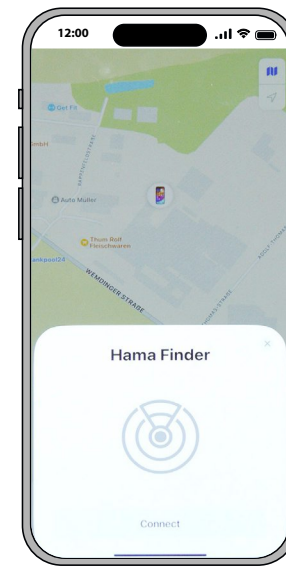

App

This item does not support Android. It supports "Find My" app on iOS.

Support: iPhone or iPod touch with iOS 14.3 or later, iPad with iPadOS 14.3 or later, or Mac with macOS Big Sur 11.1 or later. It is recommended to update the system to the latest version for a better experience.

1

2

3

www.hama.com

00185815
00185816

→ Downloads

<https://www.hama.com/00185815>
<https://www.hama.com/00185816>