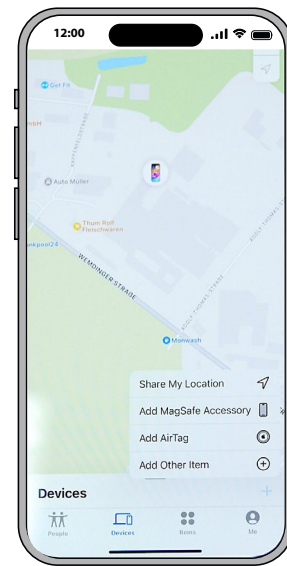

App

This item does not support Android. It supports "Find My" app on iOS.

Support: iPhone or iPod touch with iOS 14.3 or later, iPad with iPadOS 14.3 or later, or Mac with macOS Big Sur 11.1 or later. It is recommended to update the system to the latest version for a better experience.